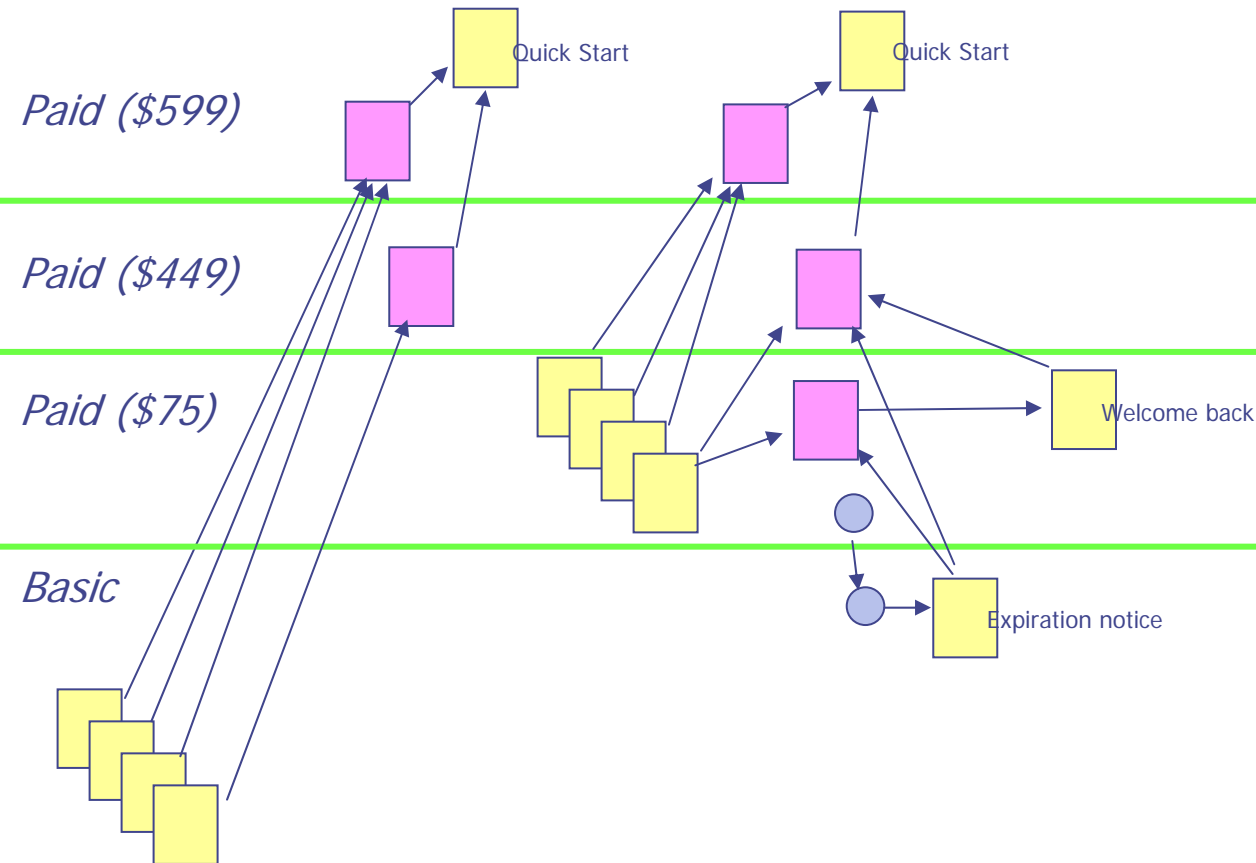

# Messaging Trees as of 2.2.06 – Jess Wells

BTP

 = Reg page     = Email     = "Person who was"

# Messaging Plan as of 2.10.06 for March 2006 – Jess Wells

*Paid (\$599)*

*Paid (\$449)*

*Paid (\$75)*

*Basic*

BTP2

- = Reg page
- = Email
- = "Person who was"
- = In progress or proposed