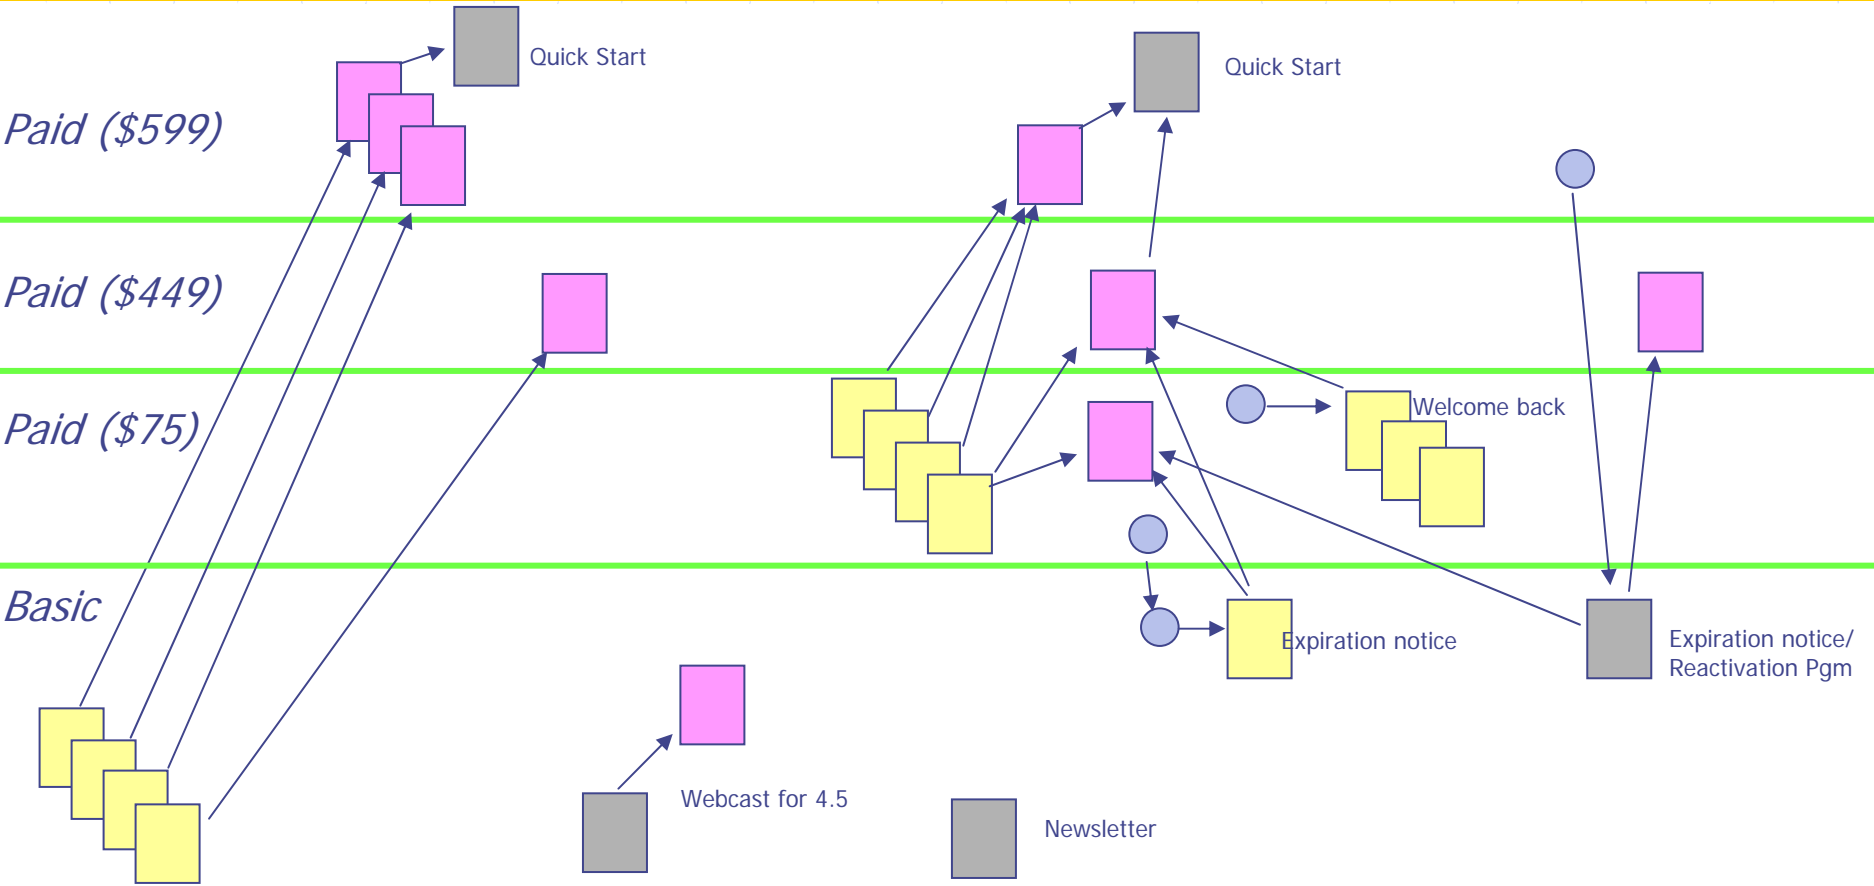

# Messaging Trees as of 2.2.06 – Jess Wells

BTP

 = Reg page     = Email     = "Person who was"

# Messaging Plan as of 2.10.06 for March 2006 – Jess Wells

*Paid (\$599)*

*Paid (\$449)*

*Paid (\$75)*

*Basic*

BTP2

- = Reg page
- = Email
- = "Person who was"
- = In progress or proposed